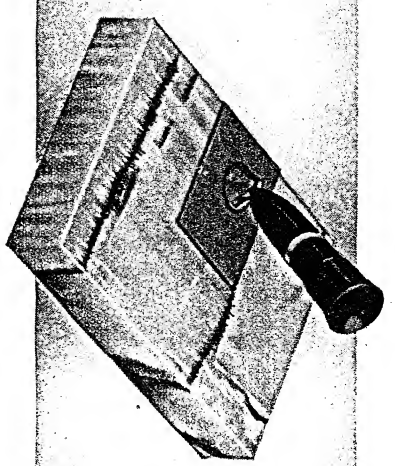

H103 BADGC. Colored Pedarra Onyx. 3 1/4 x 5 inches. Gold trim. With No. 3 Black Pen $7.50.